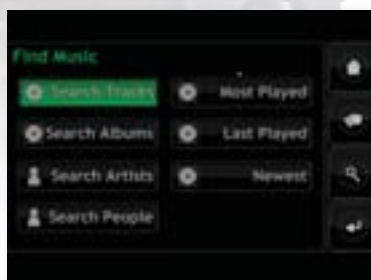

Your music collection in one place

Browsing your music collection with HDX is a breeze. No more peering at shelves of jewel cases and promising that they'll be in alphabetical order one day. Each CD ripped by the HDX is automatically catalogued through enquiry to an on-line database and its data added to the internal library.

Your music library is clearly catalogued for you to enjoy browsing

Find your music with ease

Searching for music is not limited to albums and tracks. Want to search by composer, performer, artist, or orchestra? Go ahead. Can't remember the name of the Chris Squire album you ripped that Mel Collins played sax on? The Naim Extended Music database, with the power of AMG at its heart will find it for you. Remember the smallest detail and all your music is there at the touch of a screen. And by the way, the Chris Squire album was Fish Out Of Water.