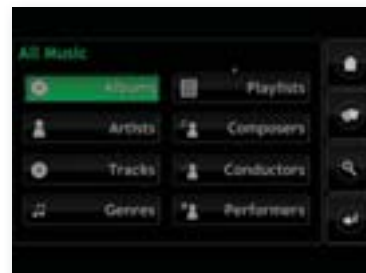

Your music collection in one place

Browsing your music collection with HDX is a breeze. No more peering at shelves of jewel cases and promising that they'll be in alphabetical order one day. Each CD ripped by the HDX is automatically catalogued through enquiry to an on-line database and its data added to the internal library.